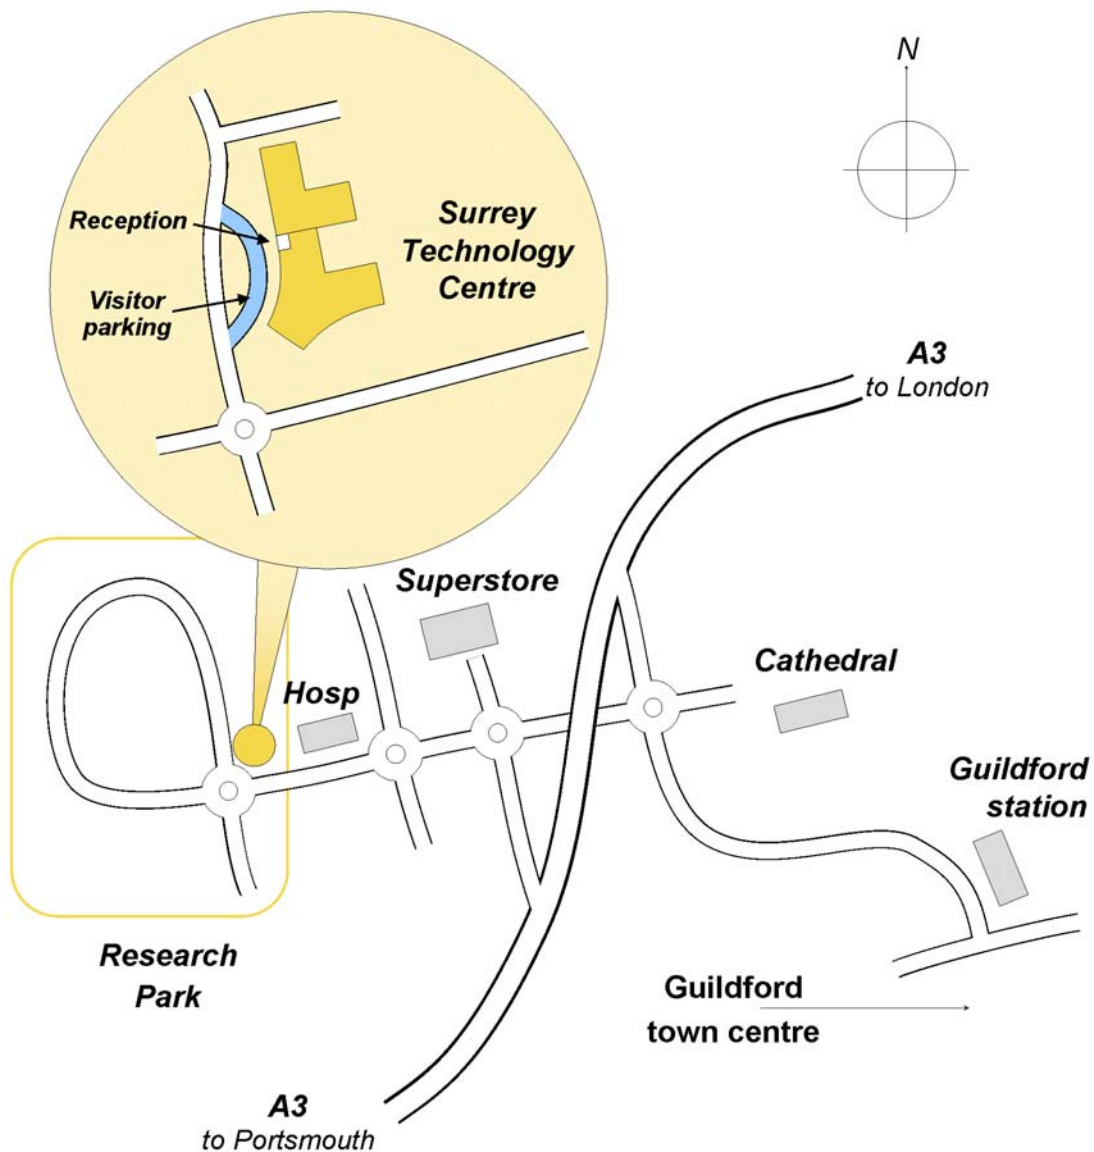

Centaur Consulting: finding us

By public transport

From London Waterloo, travel to Guildford mainline station (not London Road) is on the main line to Portsmouth. During the working day fast trains leave approximately every half hour, and the journey time is around 35 minutes.

The Research Park can be reached from the railway station by walking (journey time 30 minutes), or Arriva buses (Service 27) from the Cathedral Hill exit of the Railway Station and Stand 10 at Guildford Bus Station (frequency approximately every 20 minutes) or by taxi (available at the station entrance).

By road

Leave the A3 trunk road at Guildford, taking the exit signed for University and Cathedral (not Guildford town centre). Travel west past the Tesco superstore and the hospital to the Research Park. Surrey Technology Centre is at the entrance to the Park.